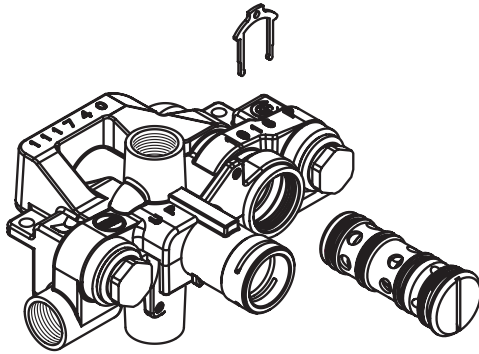

■ Order by Part Name and
Part Number (**Bold Face Type**)

M-PACT MOENTROL® VALVE Pressure-Balancing Valve with Volume Control		
MODEL	VERSION	STOPS
3570	CC	Yes
3550	IPS	Yes
3510	IPS	No
63110	IPS	No
3520	CC	No
63120	CC	No
63150	IPS	Yes
63170	CC	Yes